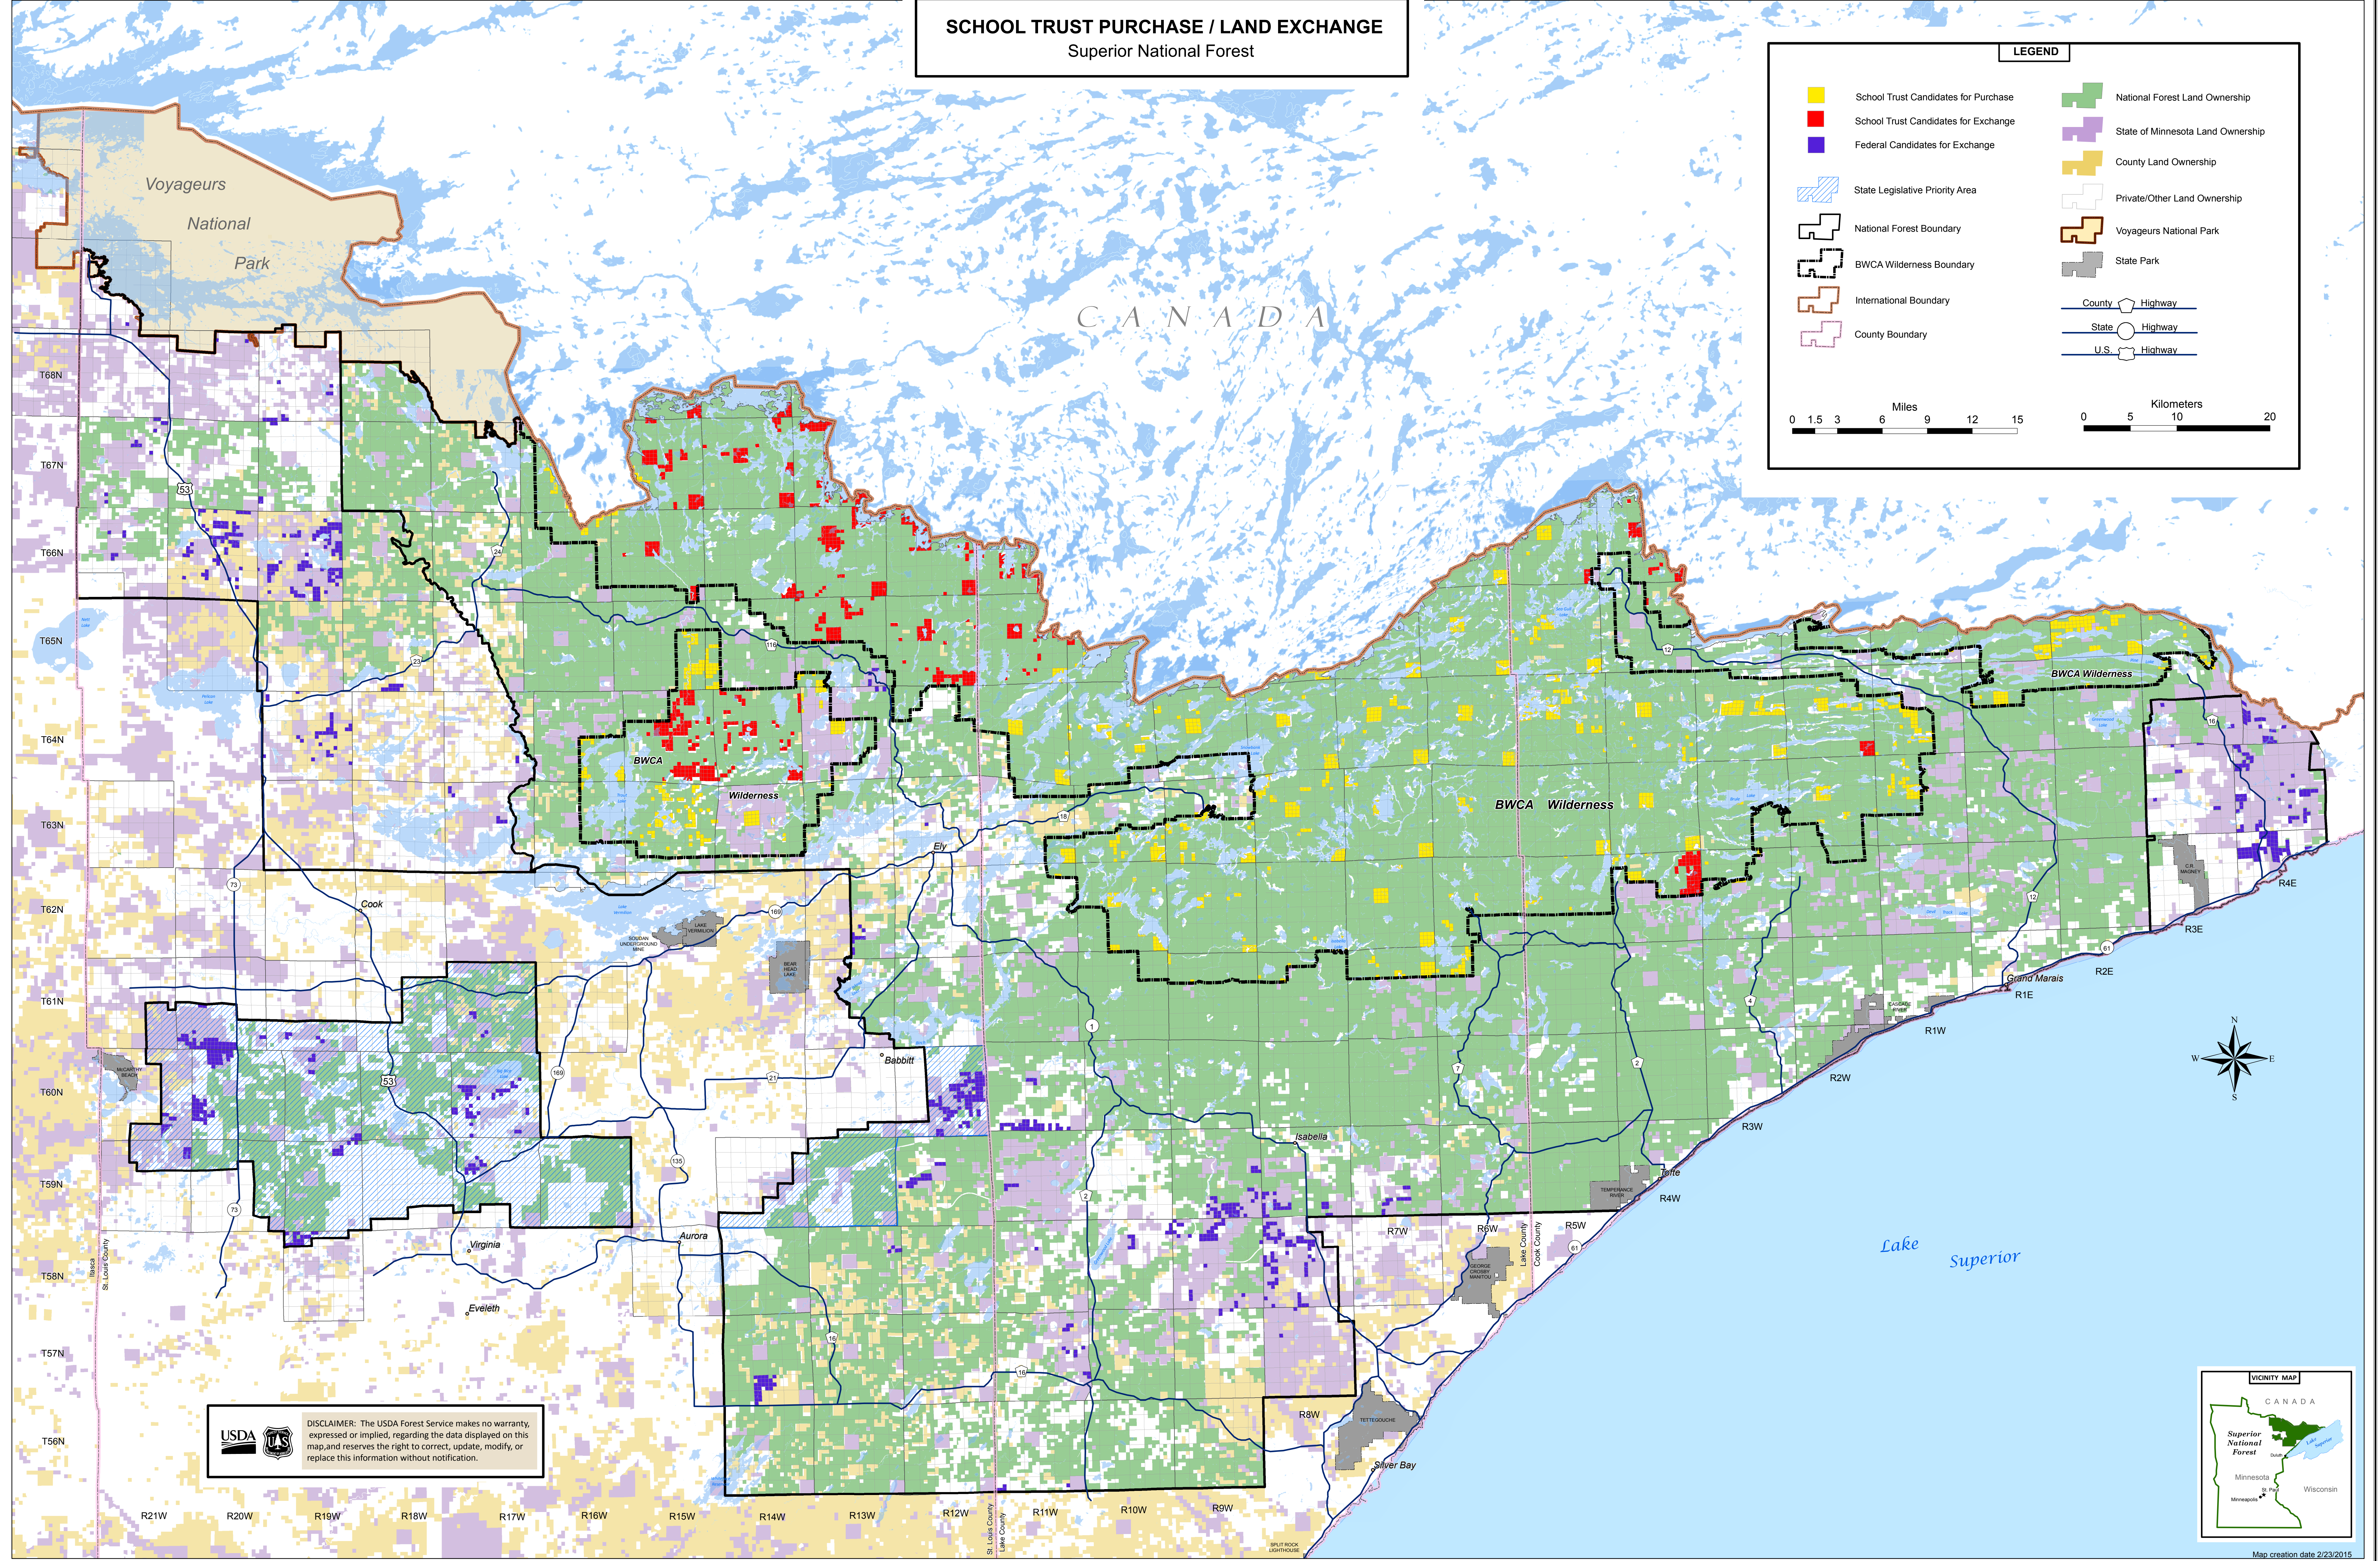

**SCHOOL TRUST PURCHASE / LAND EXCHANGE**  
Superior National Forest

**LEGEND**

	School Trust Candidates for Purchase		National Forest Land Ownership
	School Trust Candidates for Exchange		State of Minnesota Land Ownership
	Federal Candidates for Exchange		County Land Ownership
	State Legislative Priority Area		Private/Other Land Ownership
	National Forest Boundary		Voyageurs National Park
	BWCA Wilderness Boundary		State Park
	International Boundary		County Highway
	County Boundary		State Highway
			U.S. Highway

0 1.5 3 6 9 12 15 Miles  
0 5 10 20 Kilometers

**USDA**  **DISCLAIMER:** The USDA Forest Service makes no warranty, expressed or implied, regarding the data displayed on this map, and reserves the right to correct, update, modify, or replace this information without notification.